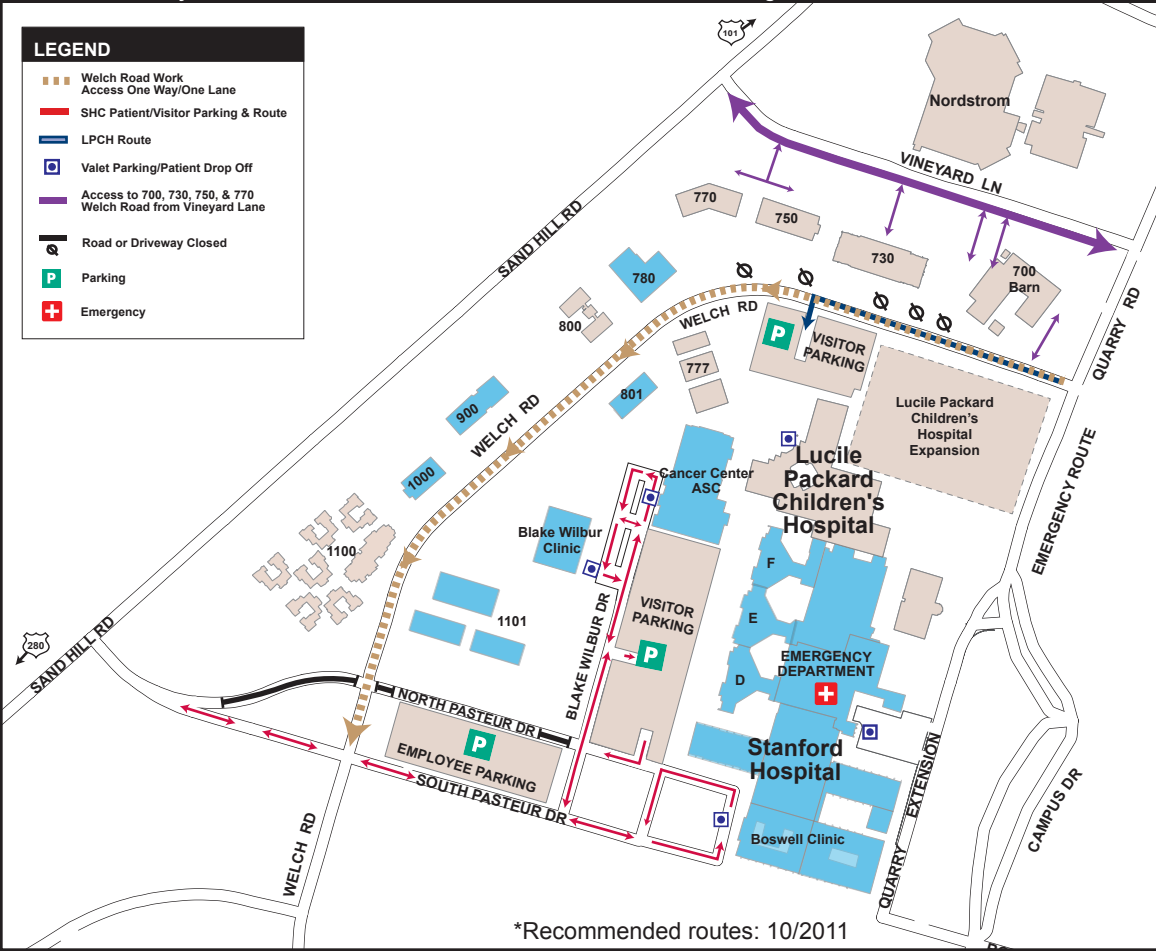

LEGEND

-  Welch Road Work
Access One Way/One Lane
-  SHC Patient/Visitor Parking & Route
-  LPCH Route
-  Valet Parking/Patient Drop Off
-  Access to 700, 730, 750, & 770
Welch Road from Vineyard Lane
-  Road or Driveway Closed
-  Parking
-  Emergency

*Recommended routes: 10/2011